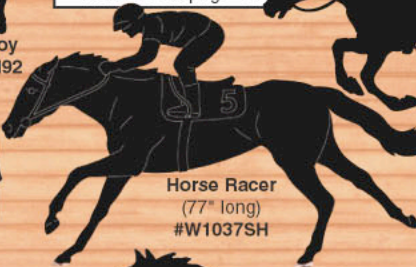

$9.95 each pattern

Buy 2 or more and pay
only $8.95 each!

Yard Stakes for Shadows
#YS18 (fiberglass stakes)
2 required per yard figure.
1 #YSC2 (10 stake clamps
with screws) 1 required
for every 5 stakes.
Available on page 43.

Entire Train
#SHSET2 only
$19.95