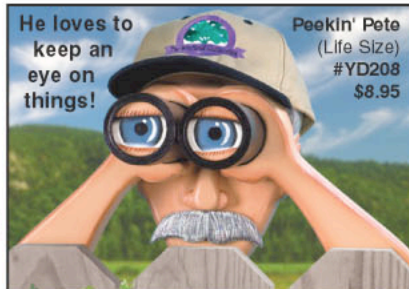

Rooster & Hen Planters

Turn common clay pots or small metal pails into eye-pleasing planters. (up to 12" tall)
#W1163YD
\$6.95

Wagon Wheel Pattern
(42" dia.)
#YD217
\$9.95

only \$7.95

Wagon Wheel Planter

There's lots of room for your favorite plants or flowers in this multi-levelled rustic planter!

Full-size pattern (36" wide)
#PL52
\$9.95

More Fun & Whimsical Fence Peekers!

Gator & Flamingo
(up to 22" tall)
#W1221YD

Each 2 pattern set only \$7.95

Deer & Coon
(up to 21" tall)
#W1222YD

They're fun and easy to make. Each 2 pattern set only \$7.95

Cat & Dog
(up to 15" tall)
#YD258

Bear & Moose
(up to 23" tall)
#YD256

Colorful Geckos

Add a splash of color indoors or outside with these bright and decorative projects. Full-size patterns to make all five. (up to 24" long)
#W1009YD...\$8.95

He loves to keep an eye on things!

Peekin' Pete
(Life Size)
#YD208
\$8.95

Old Bear Yard Sign
(31" tall)
#W1069YD
\$8.95

STAKES
2-#YS11
1-#YSC1

Old Bear Door Sign
(16" tall) #W1070YD...\$6.95

Life-Size Yard Llama