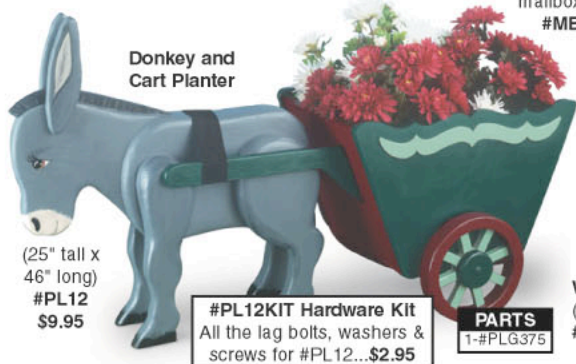

Buckboard Hardware Kit

Includes 2 metal straps with screws, tongue D-Ring, D-Ring plate with bolts and wheel attachment bolts with washers. #PL49KIT...\$15.95

Decorate it for any Holiday or Season!

Salmon Fish Bench

The perfect bench for anyone that enjoys fishing! Features comfy contoured seat, looks great natural or painted. Easy to make from our full-size pattern. (38" tall x 57" long) #W1181GC...\$14.95

Cedar Mailbox

Postal mailbox and newspaper tube all in one! Uses a readily available standard US metal mailbox. (approx. 44" tall) #MB32...\$8.95

Beer Bottle Adirondack Chair

Relax and have a cold beer in this unique chair—what could be more appropriate? A real conversation piece! (37" wide x 80" long) #W1178GC...\$14.95