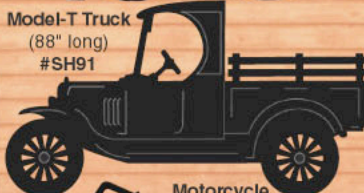

(each 35" tall)

Model-T Truck (88" long) #SH91