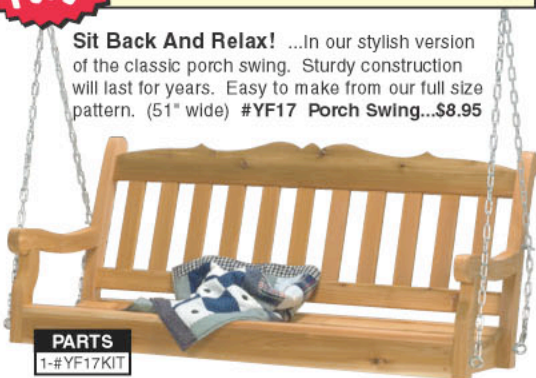

PARTS
1-#YF17KIT

Porch Swing Parts Kit Includes all the eyebolts, nuts, washers, eyescrews and screws to make our porch swing. Chain & pattern not included. (retail value $10.00) **#YF17KIT...$6.95**