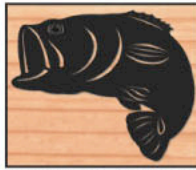

Fun & Easy

Any one shadow pattern \$7.95*
2 to 5 patterns only \$5.95* ea.
6 or more only \$4.95* ea.

* These 2 pages only.

#SH33

#TGXD14

#SH30

#W1020SH (34" long)

#SH63