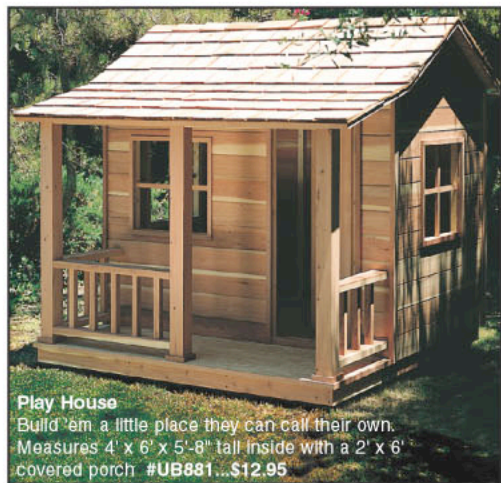

PARTS
1-#KEYH

Play House

Build 'em a little place they can call their own. Measures 4' x 6' x 5'-8" tall inside with a 2' x 6' covered porch #UB881...$12.95

It's a High Chair!

1-800-946-3435