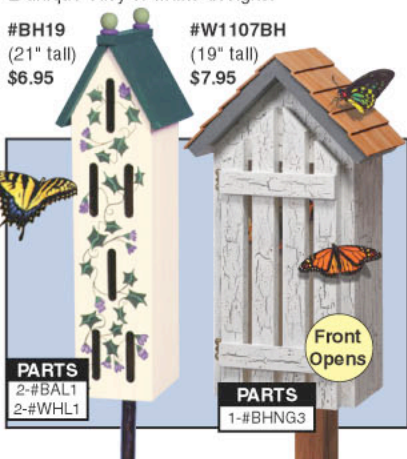

More Fun Outdoor Projects!

Garden Critters Full size pattern to make 7 layered realistic 3D wild critter designs. (up to 16" tall) **#YD169...\$9.95**

Butterfly Houses

Attractive shelters provide protection from predators & bad weather. Choose from 2 unique easy-to-make designs.

#BH19 (21" tall) **\$6.95**

#W1107BH (19" tall) **\$7.95**

PARTS
 2-#BAL1
 2-#WHL1

PARTS
 1-#BHNG3

4 Comical projects!

Old Crow/Cute Chick Signs (11" & 12" tall) **#CROW24...\$8.95**

Giant Bright Dragonflies