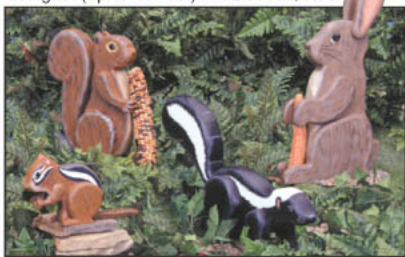

More Fun Outdoor Projects!

Garden Critters Full size pattern to make 7 layered realistic 3D wild critter designs. (up to 16" tall) **#YD169...\$9.95**

Butterfly Houses

Attractive shelters provide protection from predators & bad weather. Choose from 2 unique easy-to-make designs.