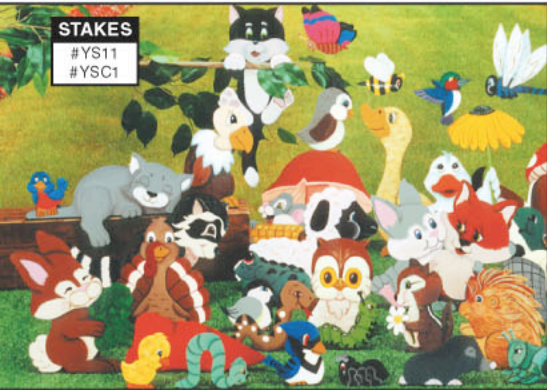

Our comical Fence Peekers simply slip over the top of most fences!

Pig & Goat
(up to 20" tall)
#W1044YD

Giant Displays Add A Great Country Look!

Hang on fences/buildings or set them in your yard.

Side View Tractor
(63" x 44" tall)
#YD251...\$9.95

Front View Tractor
(42" x 44" tall)
#YD252...\$8.95

Washtub Cowboy
This dirty cowpoke has no modesty whatsoever!

STAKES
2-#YS18
1-#YSC2

We double-dog dare you to make this ridiculous display for your front yard...your neighbors will love it! (49" tall)
#YD246...\$9.95

STAKES
#YS11
#YSC1

Baby Critters

These adolescent animals are adorable additions to any yard or garden area. They also make great wall decorations for children's bedrooms. 94 easy-to-use, full-size patterns. (up to 16" tall)
#YDSET11...\$19.95