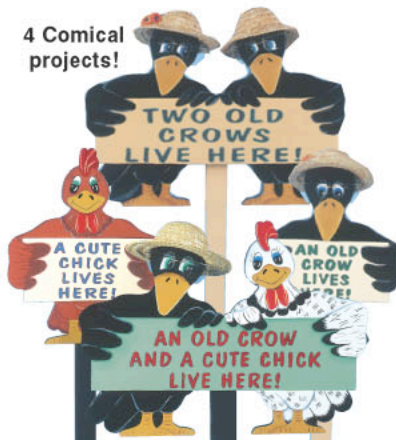

More Fun Outdoor Projects!

Garden Critters Full size pattern to make 7 layered realistic 3D wild critter designs. (up to 16" tall) **#YD169...\$9.95**

Butterfly Houses

Attractive shelters provide protection from predators & bad weather. Choose from 2 unique easy-to-make designs.

#BH19 (21" tall) **\$6.95**

#W1107BH (19" tall) **\$7.95**

PARTS
 2-#BAL1
 2-#WHL1

PARTS
 1-#BHNG3

4 Comical projects!

Old Crow/Cute Chick Signs (11" & 12" tall) **#CROW24...\$8.95**

Giant Bright Dragonflies

Full-size pattern to make 6 highly colorful designs. (20" long) **#YD215...\$9.95**

Smores Anyone?

A very humorous yard display sure to get noticed! Full-size patterns to make all 5 pieces. (Moose 53" tall, Bear 34" tall) **#YDSET26...\$19.95**