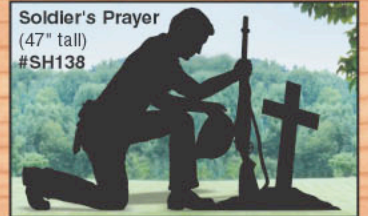

Soldier's Prayer (47" tall) #SH138