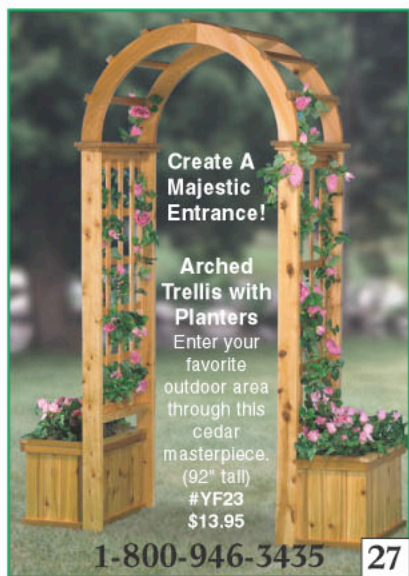

Treat yourself to a smooth relaxing swing.

Chair Glider
(28" wide x 39" tall)
#YF18...\$9.95

Loveseat Glider
(52" wide x 39" tall)
#YF36...\$11.95

Glider Hardware Kits

Four glider hangers, carriage bolts, nuts, washers and wood screws to make one project. (Pattern not incl.)

#YF14KIT2 \$26.95 #YF18KIT2 \$24.95 #YF36KIT2 \$26.95

Glider Hangers

Ball Bearings on both ends give a relaxing smooth swing. Set of four hangers. #YFHGR...\$19.95

Love Seat Glider Plans

You'll really enjoy relaxing in this stylish glider---the swing is so smooth you'll feel like you're floating on air! The secret is in the contoured seat, gently sloped back and the use of specially manufactured ball bearing hangers (available above). Complete assembly instructions included. (51" wide x 35" tall) #YF14...\$11.95

PARTS

1-#YF14KIT2
2-#PLG375

Optional Chair Rockers (not shown)

Turn our adirondack chair into a relaxing rocking chair by adding these curved rails. Full-size pattern. #YF1B...\$5.95

Money Saving Adirondack Plan Combos

Chair, Table, & Ottoman #YFSET1...\$15.95
Love Seat & Coffee Table #YFSET2...\$15.95

6 patterns to make all 7 Adirondack projects shown! Save over \$17! #YFSET3...\$39.95

Create A Majestic Entrance!

Arched Trellis with Planters
Enter your favorite outdoor area through this cedar masterpiece. (92" tall) #YF23 \$13.95