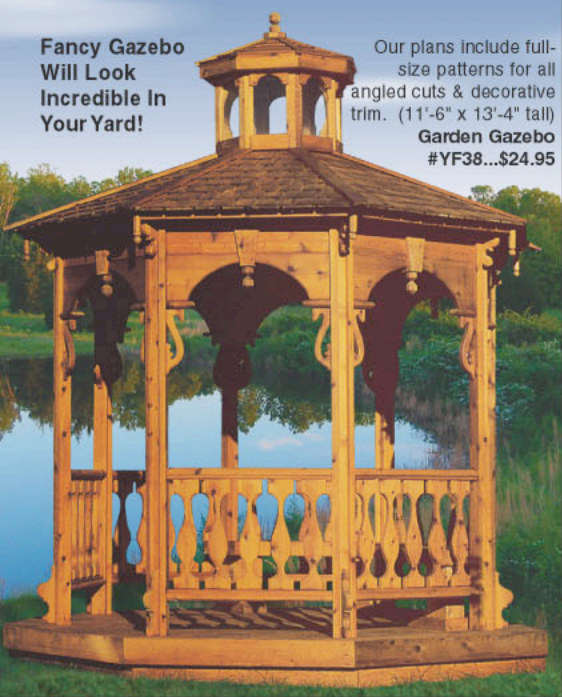

Wheelbarrow Table (18" tall)
#W1026YF
\$8.95

You can't find anything like these designs in a furniture store...but you can make them yourself with our full-size patterns and complete, step-by-step instructions.

Special! Save 20%!
Pattern set to make all 3 pieces shown.
#WYFSET6 only \$21.95

Donkey & Sheep
(up to 21" tall)
#W1067YD

American Flag
(8" x 12")
#FLGUS
\$2.50

Eagle & Patriotic Eagle
(up to 21" tall)
#W1223YD

Fancy Gazebo Will Look Incredible In Your Yard!

Our plans include full-size patterns for all angled cuts & decorative trim. (11'-6" x 13'-4" tall)
Garden Gazebo
#YF38...\$24.95

The Ultimate Garden Bench