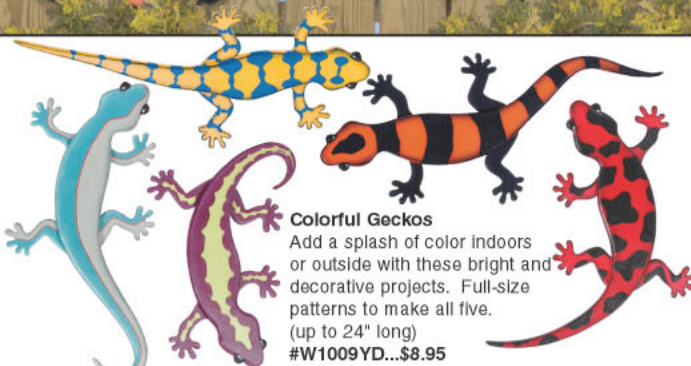

Full-size pattern (36" wide)
#PL52
\$9.95

More Fun & Whimsical Fence Peekers!

Gator & Flamingo
(up to 22" tall)
#W1221YD

Each 2 pattern set only \$7.95

Deer & Coon
(up to 21" tall)
#W1222YD

They're fun and easy to make. Each 2 pattern set only \$7.95

Cat & Dog
(up to 15" tall)
#YD258

Bear & Moose
(up to 23" tall)
#YD256

Colorful Geckos

Add a splash of color indoors or outside with these bright and decorative projects. Full-size patterns to make all five. (up to 24" long)
#W1009YD...\$8.95