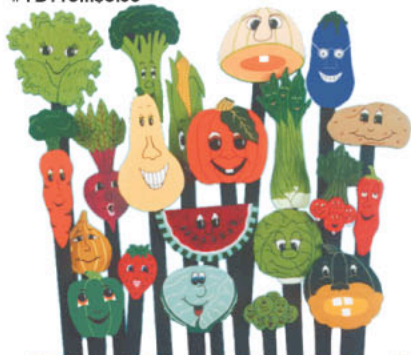

PARTS
1-#YF12KIT

PARTS

- 2-#KN15
- 1-#PLG375

At first glance it's an attractive bench but lift up on the back and it transforms into...

...a one sided table!

...or slide two together!

It's a bench and picnic table combined! Make this innovative project in just an afternoon from our full size pattern. (6' long) **Benchnic™ Table** #YF4...\$9.95

Garden Markers

Make our 29 funny vegetables to mark the rows in your garden. #YD118...\$8.95

Lazy Bear Cubs

Pattern for both.

(up to 20" long)
#RPET13...\$7.95

STAKES

- 6-#YS11
- 2-#YSC1

Skunk Family