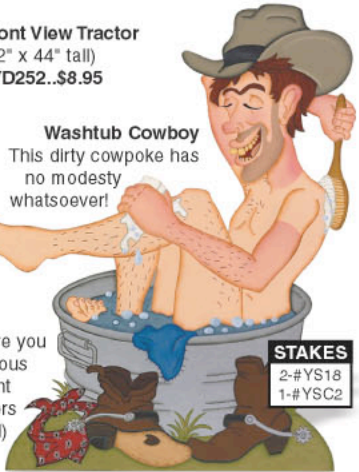

PARTS
1-#BAL25
1-#YS18
1-#YSC2

Angel Gazing Ball Holder
#PL50 (40" tall) Holds 6" pot & 10" dia. gazing ball...\$9.95
#W1113PL (24" tall) Holds 3-1/2" pot & 6" gazing ball...\$8.95

Cow & Horse
(up to 20" tall)
#YD257

Our comical Fence Peekers simply slip over the top of most fences!

Pig & Goat
(up to 20" tall)
#W1044YD

Giant Displays Add A Great Country Look!

Hang on fences/buildings or set them in your yard.

Side View Tractor
(63" x 44" tall)
#YD251...\$9.95

Front View Tractor
(42" x 44" tall)
#YD252...\$8.95

Washtub Cowboy
This dirty cowpoke has no modesty whatsoever!

STAKES
2-#YS18
1-#YSC2

We double-dog dare you to make this ridiculous display for your front yard...your neighbors will love it! (49" tall)
#YD246...\$9.95