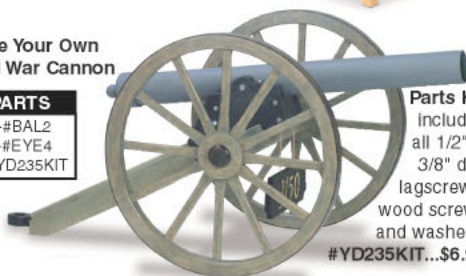

Special! Save 20%!
Pattern set to make all 3 pieces shown.
#WYFSET6 only \$21.95

Donkey & Sheep
(up to 21" tall)
#W1067YD

American Flag
(8" x 12")
#FLGUS
\$2.50

Eagle & Patriotic Eagle
(up to 21" tall)
#W1223YD

Fancy Gazebo Will Look Incredible In Your Yard!

Our plans include full-size patterns for all angled cuts & decorative trim. (11'-6" x 13'-4" tall)
Garden Gazebo
#YF38...\$24.95

The Ultimate Garden Bench

The most comfortable, lightweight, easy-to-make bench we've ever designed! (49" long)
#YF34
\$11.95

PARTS
 1-#PLG375

Make Your Own Civil War Cannon

PARTS
 1-#BAL2
 1-#EYE4
 1-#YD235KIT

Parts Kit includes all 1/2" & 3/8" dia. lagscrews, wood screws and washers.
#YD235KIT...\$6.95