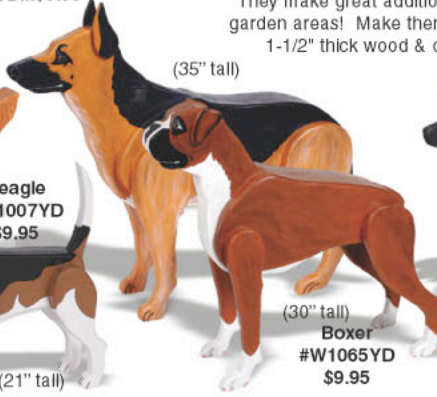

Full-size pattern to make 6 highly colorful designs. (20" long) **#YD215...\$9.95**

Smores Anyone?

A very humorous yard display sure to get noticed! Full-size patterns to make all 5 pieces. (Moose 53" tall, Bear 34" tall) **#YDSET26...\$19.95**

PARTS

1-#PE121
 1-#PE122
 1-#PE124
 8-#YS11
 2-#YSC1
 2-#YS18
 1-#YSC2

Golden Retriever
#W1008YD...\$9.95

German Shepherd
#W1066YD...\$9.95

Make Our Realistic Life-Size 3D Dogs

They make great additions to your deck, yard or garden areas! Make them from layers of 3/4" and 1-1/2" thick wood & our full-size patterns.

Standard Poodle
#W1122YD...\$9.95

Boston Terrier
#W1186YD
\$9.95

(29" tall)

Beagle
#W1007YD
\$9.95

(21" tall)

Boxer
#W1065YD
\$9.95

(30" tall)

Miniature Pinscher
#W1187YD...\$8.95

(17" tall)

Scottish Terrier
#W1189YD...\$9.95

(18" tall)

Dachshund
#W1039YD...\$8.95

(14" tall)

Basset Hound
#W1188YD...\$9.95

(33" long)

Miniature Schnauzer
#W1123YD...\$9.95