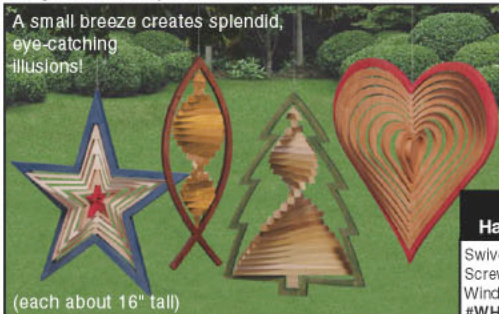

**Whirler
Hardware Kit**
Swivels & Mini Eye
Screws to make 5
Wind Whirlers.
#WHIRLKIT...$1.95

Cattail Birdfeeder

A quick and easy project to make from a little wood, standard hardware cloth, a metal rod and our full-size pattern. Stand one alone or make several for a grouping. (51" tall) #W1131BH $7.95

PARTS
1-#BAL25
1-#YS18
1-#YSC2

Angel Gazing Ball Holder
#PL50 (40" tall) Holds 6" pot & 10" dia. gazing ball...$9.95
#W1113PL (24" tall) Holds 3-1/2" pot & 6" gazing ball...$8.95