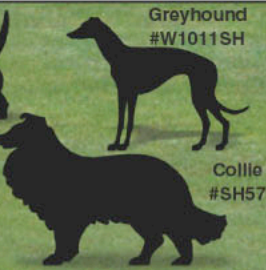

Collie #SH57