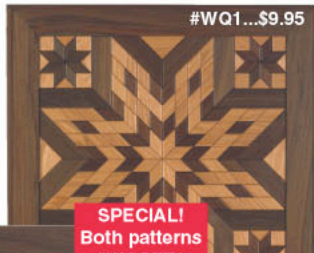

#WQ1...$9.95

SPECIAL!
Both patterns
#WQSET1
$16.95

#WQ1 PARTS

3-#HWR44
4-#HWW44
2-#HWW24
1-#SAWH
2-#FPLY824