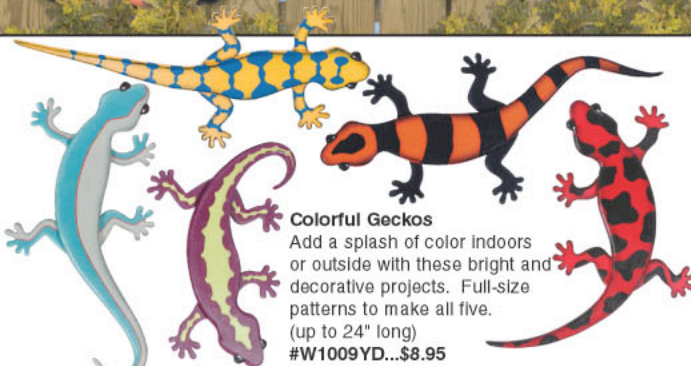

Each 2 pattern set only \$7.95

Deer & Coon  
(up to 21" tall)  
#W1222YD

They're fun and easy to make. Each 2 pattern set only \$7.95

**Cat & Dog**  
(up to 15" tall)  
#YD258

**Bear & Moose**  
(up to 23" tall)  
#YD256

**Colorful Geckos**

Add a splash of color indoors or outside with these bright and decorative projects. Full-size patterns to make all five. (up to 24" long)  
#W1009YD...\$8.95

He loves to keep an eye on things!