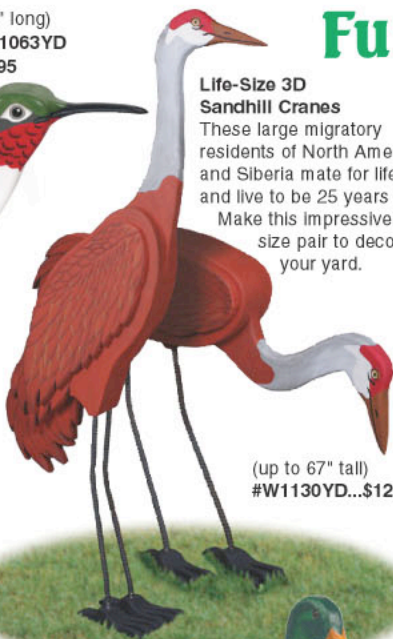

**Giant 3D Pileated Woodpecker**

Distinctive coloration and large size are the trademarks of this unique bird. Make our giant version to display in your yard from layers of wood and our full-size pattern. (26" long)  
#W1191YD...\$9.95

**PARTS**

- 1-#KEYH

**PARTS**

- 2-#BAL25
- 1-#BAL125
- 1-#KEYH
- 1-#FFLY824

**Your Trees Are Alive!**

That's the way it will seem when you display one of our original **Tree Faces!** Full-size patterns plus complete details to make two fun designs. (each about 22" tall)  
#W1199YD...\$9.95

**Giant 3D Hummingbird**

(23" long)  
#W1063YD  
\$8.95

**Fun****Life-Size 3D Sandhill Cranes**

These large migratory residents of North America and Siberia mate for life and live to be 25 years old. Make this impressive life-size pair to decorate your yard.

(up to 67" tall)  
#W1130YD...\$12.95

**Life-Size 3D Mallard Ducks**

They look like expensive hand-carved decoys but you actually make them from layers of 3/4" and 1-1/2" thick wood and our full-size patterns.