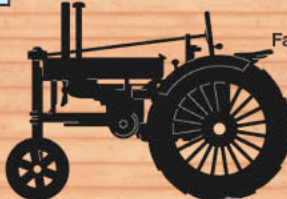

Farm Tractor (67" long) #SH102