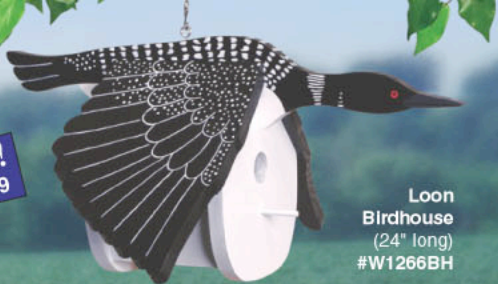

Loon Birdhouse
(24" long)
#W1266BH

Flying Bird Houses

Warm inviting spring homes for your feathered friends that make colorful additions to your yard and garden! Fun, easy projects to make using our full-size patterns.
$8.95 ea. 2 or more, $7.95 ea.

More Flying Birdhouse Patterns on Page 15.