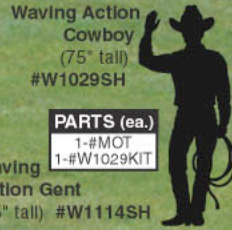

Tin Lizzy (84" long) #SH86

Snowmobler (91" long) #SH146

Farm Tractor (67" long) #SH102

Race Car Includes numbers 0 thru 9. (72" long) #W1061SH

Rockin' Gram & Gramps

(Life-size) #SH3435

Waving Action Cowboy (75" tall) #W1029SH