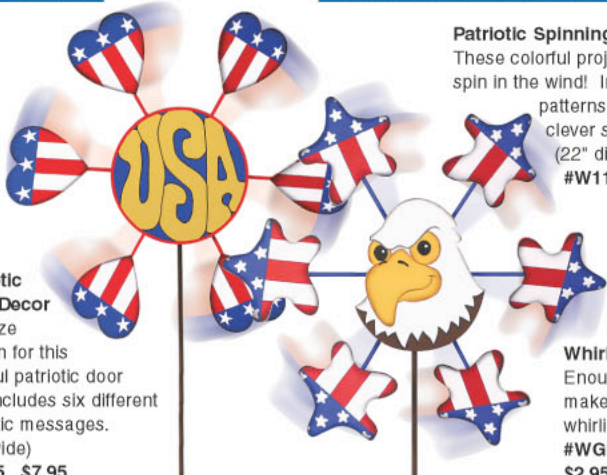

Fits over the top of most fences. (up to 21" tall)  
#W1223YD...\$7.95

**Yard Ribbon**

Show your support in a big way with our huge plywood yard ribbon. Our full-size pattern includes painting details and two alternate messages. (68" tall)  
#W1210YD...\$14.95

Alternate Messages included

*Bring Them Home Safe*  
*Pray for Peace*

**American Flag**

(8" x 12")  
#FLGUS  
\$2.50

**NEW!**  
Jan. 2009

**Patriotic Door Decor**

Full size pattern for this colorful patriotic door sign includes six different patriotic messages. (16" wide)  
#PC15...\$7.95