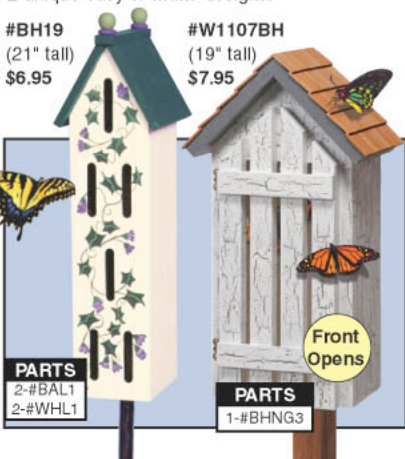

Butterfly Houses

Attractive shelters provide protection from predators & bad weather. Choose from 2 unique easy-to-make designs.

#BH19 (21" tall) **$6.95**

#W1107BH (19" tall) **$7.95**

PARTS
2-#BAL1
2-#WHL1

PARTS
1-#BHNG3

Front Opens