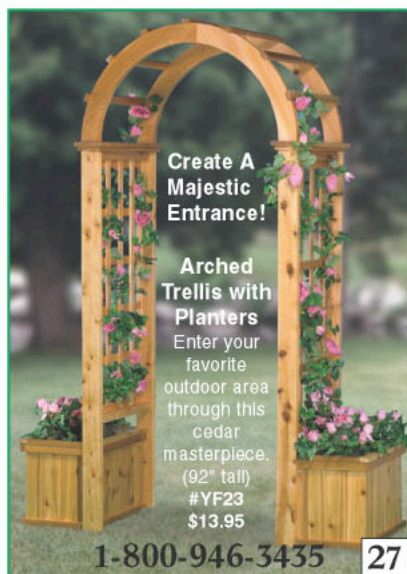

Create A Majestic Entrance!

Arched Trellis with Planters

Enter your favorite outdoor area through this cedar masterpiece. (92" tall) #YF23 $13.95

1-800-946-3435