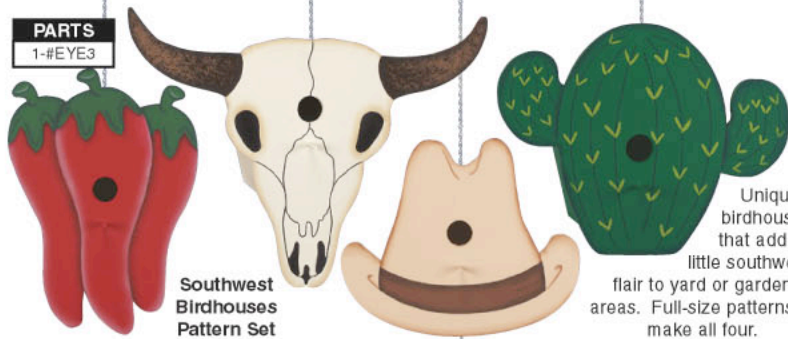

**Landscape Timber Drill Bit**

Drill clear holes for #10 screws with this 6" long 3/16" dia. high speed drill bit. #BP36...\$4.45

**NEW!**  
Jan. 2009

**PARTS**  
4-#X105

**Landscape Planter Trio #3**

(34" wide x up to 33" tall)  
#W1091PL

**Landscape Timber Planter Trios**  
Great additions to deck, patio or yard areas. Full-size patterns for all 3 sizes. \$9.95 each

**Landscape Planter Trio #1**  
(28" wide x up to 36" tall)  
#W1027PL

**Landscape Planter Trio #2**

(up to 23" tall)  
#W1092PL

**PARTS**  
4-#X105

**PARTS**  
1-#EYE3

**Southwest Birdhouses Pattern Set**

Unique birdhouses that add a little southwest flair to yard or garden areas. Full-size patterns to make all four. #W1194BH...\$9.95