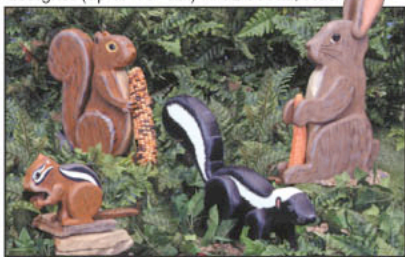

Make our Popular New Patio Paver Pals

These easy-to-paint projects add a touch of whimsy to your home & landscaping. Create them from inexpensive patio paver stones and small wood pieces (recommended glue below, patio paints available on page 40). Make your favorites—they're fun and easy to do!

E6000 Adhesive Permanently bonds wood pieces, fabric, most plastic and more to patio paver stones. (3.7 oz. tube) **#GLUE6...$5.95**

6" Straw Hats (flowers not incl) **#HAT6...$1.95**
3+...$1.50 each

PARTS
1-#FFLY812
1-#FLGCN
1-#GLUE6

Canada Flag (4" x 6") **#FLGCN $1.25 ea.**

Canada Moose Patio Paver Pal (12" tall) **#W1208YD...$3.95**

12 Patterns in each Set!

PARTS
2-#FFLY824
1-#GLUE6
1-#HAT6

Great Craft Show Sellers!

#W1112YD

#W1162YD 12 Christmas Patio Paver Pals...$12.95 (not shown)
#W1112YD 12 Yard and Garden Patio Paver Pals I...$12.95
#W1200YD 12 Yard and Garden Patio Paver Pals II...$12.95

More Fun Outdoor Projects!

Garden Critters Full size pattern to make 7 layered realistic 3D wild critter designs. (up to 16" tall) **#YD169...$9.95**

Butterfly Houses

Attractive shelters provide protection from predators & bad weather. Choose from 2 unique easy-to-make designs.

#BH19 (21" tall) **$6.95**

#W1107BH (19" tall) **$7.95**

PARTS
2-#BAL1
2-#WHL1

PARTS
1-#BHNG3

Front Opens

4 Comical projects!

Old Crow/Cute Chick Signs (11" & 12" tall) **#CROW24...$8.95**

Giant Bright Dragonflies

Full-size pattern to make 6 highly colorful designs. (20" long) **#YD215...$9.95**

Smores Anyone?

A very humorous yard display sure to get noticed! Full-size patterns to make all 5 pieces. (Moose 53" tall, Bear 34" tall) **#YDSET26...$19.95**

PARTS

1-#PE121
1-#PE122
1-#PE124
8-#YS11
2-#YSC1
2-#YS18
1-#YSC2