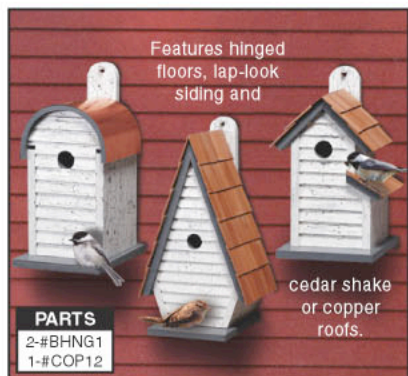

Features hinged
floors, lap-lock
siding and

cedar shake
or copper
roofs.

PARTS
2-#BHNG1
1-#COP12

Chickadee/Wren House Trio (up to 15" tall)
#W1101BH...$9.95/set of 3 patterns