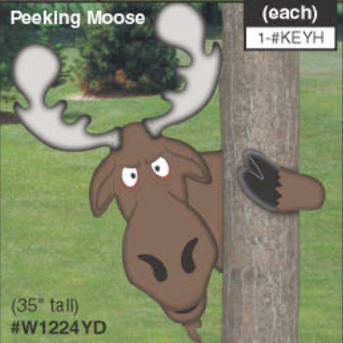

**Birdhouse Bench**  
(31" wide)  
#CC39

**Three Tiered Plant Stand**  
Unique half round shape fits snugly to walls.

Easy to make in just a few hours with only a jig saw. (36" tall x 42" wide)  
#PL41  
\$9.95

**PARTS**  
1-#PLG375

**Peeking Deer**  
(23" tall)  
#W1225YD

**Peeking Bear**  
(21" tall)  
#W1226YD

**PARTS (each)**  
1-#KEYH

**Life-Size Tree Peekers**  
Mostly hidden, these grumpy animals will add humor to any yard.

Make the head then add either the front foot or hoof or add the "rear projection". Full-size patterns include instructions for tree attachment.

**\$8.95 each pattern**

**Peeking Moose**  
(35" tall)  
#W1224YD

**EYES**  
2-#PE104

**Clown Party Sign**  
Guests will definitely know where the party is! (58" tall)  
#W1218YD  
\$12.95

**PARTS**  
1-#PPENF

**STAKES**  
2-#YS18  
1-#YSC2

**Eagle Sentry Plan**  
Standing guard like a mighty sentinel over your house & family. Easy to make from layers of 1-1/2" stock. Mounts to 4x4 post. Uses plastic eyes listed. (36" L x 7-1/2" W)  
#W1296MZ...\$12.95