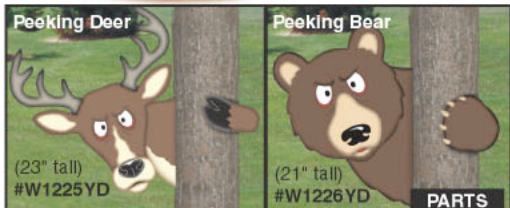

### Decorative Benches

Sure to brighten up any porch or patio area. Easy to assemble and paint using our full-size pattern. **\$9.95 each**

**Lighthouse Bench**  
(33" wide)  
#W1134FS

**PARTS**  
1-#PLG375  
1-#FLPY4

**Birdhouse Bench**  
(31" wide)  
#CC39

**Three Tiered Plant Stand**  
Unique half round shape fits snugly to walls.

Easy to make in just a few hours with only a jig saw. (36" tall x 42" wide)  
#PL41  
\$9.95

**PARTS**  
1-#PLG375

**Peeking Deer**  
(23" tall)  
#W1225YD

**Peeking Bear**  
(21" tall)  
#W1226YD

**PARTS (each)**  
1-#KEYH

**Life-Size Tree Peekers**  
Mostly hidden, these grumpy animals will add humor to any yard.