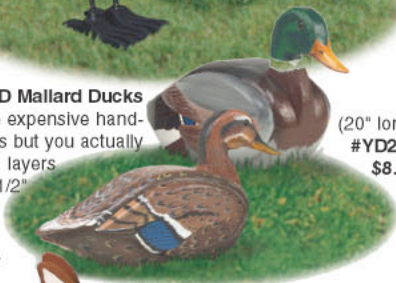

**Giant 3D Pileated Woodpecker**

Distinctive coloration and large size are the trademarks of this unique bird. Make our giant version to display in your yard from layers of wood and our full-size pattern. (26" long)  
#W1191YD...\$9.95

**Giant 3D Hummingbird**

(23" long)  
#W1063YD  
\$8.95

**Fun****Life-Size 3D Sandhill Cranes**

These large migratory residents of North America and Siberia mate for life and live to be 25 years old. Make this impressive life-size pair to decorate your yard.

(up to 67" tall)  
#W1130YD...\$12.95

**Life-Size 3D Mallard Ducks**

They look like expensive hand-carved decoys but you actually make them from layers of 3/4" and 1-1/2" thick wood and our full-size patterns.

(20" long)  
#YD245  
\$8.95

**Life-Size 3D Fawns**

Add these adorable newly-born spotted fawns to that special spot in your lawn or garden. You'll be amazed at how realistic looking and easy to make they are.  
(up to 26" tall)  
#W1190YD  
\$12.95