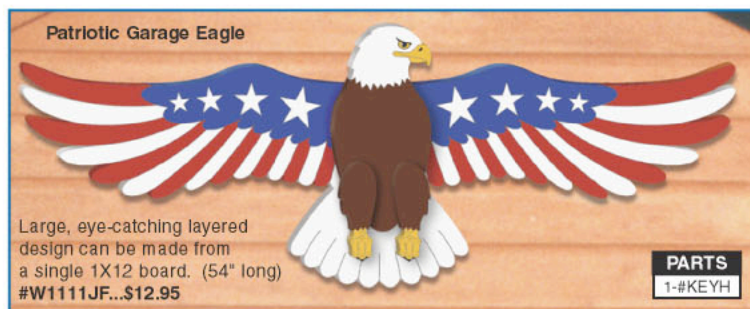

#W1216YD #W1217YD #W1215YD #W1214YD #W1212YD #W1213YD #W1211YD

They're large enough to be seen, yet small enough to be a fun afternoon project. They're easy to make from thin plywood and our full-size patterns. Hang with vinyl siding hangers available on page 45. (16" tall) ~~\$5.95~~ each

**SPECIAL! Only \$3.95 ea.**  
or get all 7 Patterns  
**#HRSET only \$19.95**

**PARTS**  
(each)

1-#FFLY516  
1-#SHGR2

**Large 3D Wooden Star**

Attractive design will surely be admired on your garage, fence or house. Paint it a solid color or patriotic as shown. Our full-size pattern plus includes the painting patterns plus complete cutting and assembly details. (36" tall)

#W1255YD...\$9.95

**Patriotic Garage Eagle**

Large, eye-catching layered design can be made from a single 1X12 board. (54" long)  
#W1111JF...\$12.95

**PARTS**

1-#KEYH

**STAKES**

2-#YS18  
1-#YSC2

**Patriotic Eagle Fence Peekers**