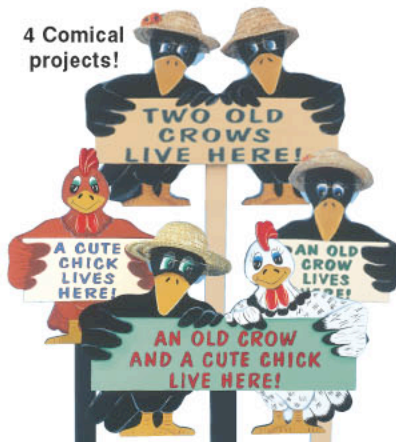

4 Comical projects!

Old Crow/Cute Chick Signs (11" & 12" tall) **#CROW24...$8.95**

Giant Bright Dragonflies

Full-size pattern to make 6 highly colorful designs. (20" long) **#YD215...$9.95**