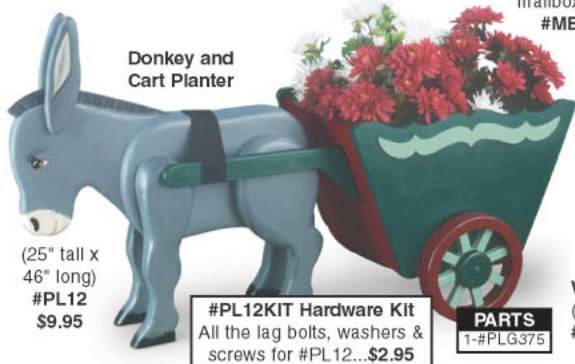

Wishing Well (57" tall) #WELL...$11.95

Donkey and Cart Planter

(25" tall x 46" long) #PL12 $9.95

#PL12KIT Hardware Kit All the lag bolts, washers & screws for #PL12...$2.95

PARTS 1-#PLG375