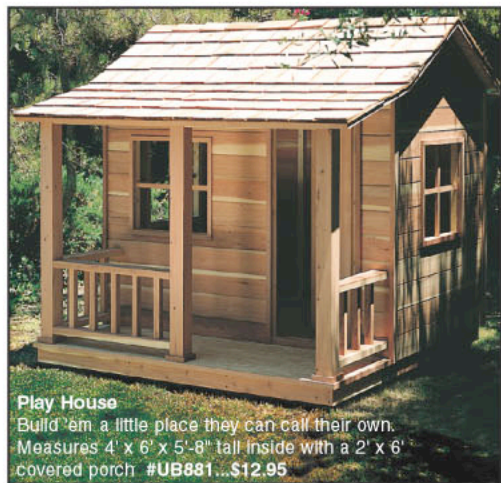

PARTS
1-#KEYH

Play House

Build 'em a little place they can call their own. Measures 4' x 6' x 5'-8" tall inside with a 2' x 6' covered porch #UB881...$12.95

It's a High Chair!

1-800-946-3435

33