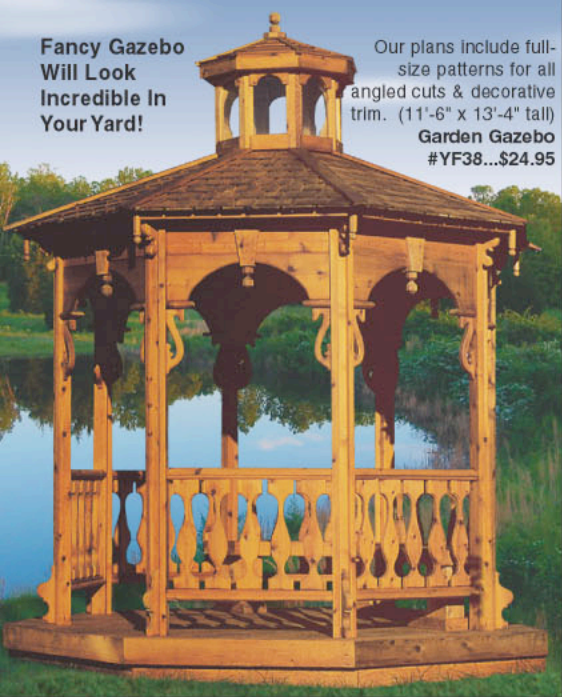

**Special! Save 20%! Pattern set to make all 3 pieces shown. #WYFSET6 only \$21.95**

**Donkey & Sheep**  
(up to 21" tall)  
#W1067YD

**American Flag**  
(8" x 12")  
#FLGUS  
\$2.50

**Eagle & Patriotic Eagle**  
(up to 21" tall)  
#W1223YD

**Fancy Gazebo Will Look Incredible In Your Yard!**

Our plans include full-size patterns for all angled cuts & decorative trim. (11'-6" x 13'-4" tall)

**Garden Gazebo**  
#YF38...\$24.95

**The Ultimate Garden Bench**