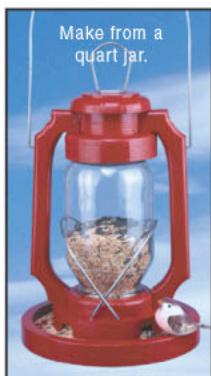

Make from a
quart jar.

Lantern Birdfeeder
(11" tall) #BH25...$7.95