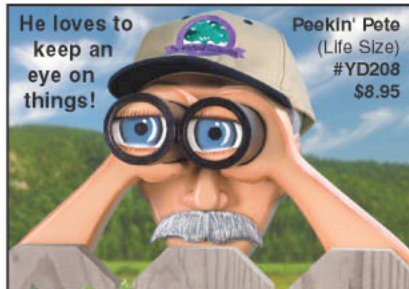

He loves to keep an eye on things!

Peekin' Pete
(Life Size)
#YD208
$8.95