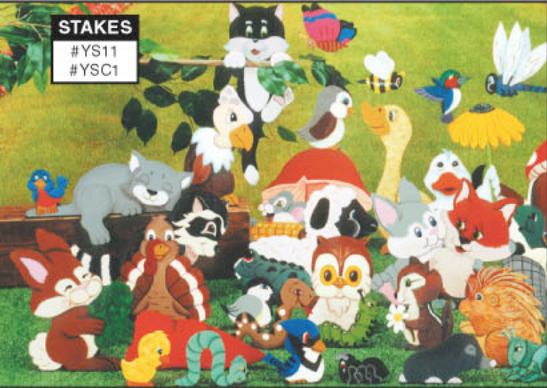

Cow & Horse
(up to 20" tall)
#YD257

Our comical Fence Peekers simply slip over the top of most fences!

Pig & Goat
(up to 20" tall)
#W1044YD

Giant Displays Add A Great Country Look!

Hang on fences/buildings or set them in your yard.

Side View
Tractor
(63" x 44" tall)
#YD251...$9.95

Front View Tractor
(42" x 44" tall)
#YD252...$8.95

Washtub Cowboy
This dirty cowpoke has no modesty whatsoever!

STAKES
2-#YS18
1-#YSC2

We double-dog dare you to make this ridiculous display for your front yard...your neighbors will love it! (49" tall)
#YD246...$9.95

STAKES
#YS11
#YSC1

Baby Critters

These adolescent animals are adorable additions to any yard or garden area. They also make great wall decorations for children's bedrooms. 94 easy-to-use, full-size patterns. (up to 16" tall)
#YDSET11...$19.95

Rooster & Hen Planters

Turn common clay pots or small metal pails into eye-pleasing planters. (up to 12" tall)
#W1163YD
$6.95

Wagon Wheel Pattern

(42" dia.)
#YD217
$9.95

only $7.95

Wagon Wheel Planter

There's lots of room for your favorite plants or flowers in this multi-levelled rustic planter!

Full-size pattern (36" wide)
#PL52
$9.95

More Fun & Whimsical Fence Peekers!

Gator & Flamingo
(up to 22" tall)
#W1221YD

Each 2 pattern set only $7.95

Deer & Coon
(up to 21" tall)
#W1222YD