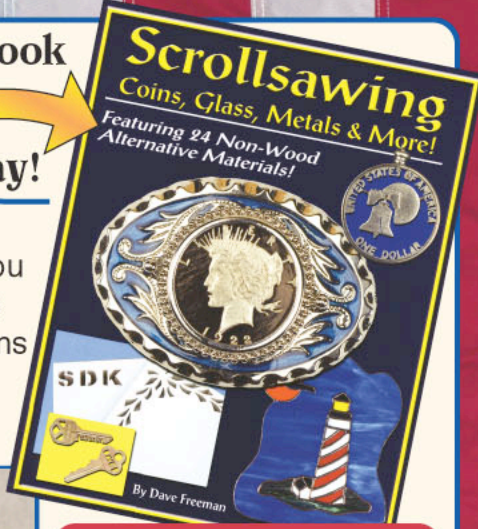

Get this 118 page Specialty Book absolutely **FREE** (a $19.95 value) when you join the Club today!

THAT'S RIGHT! We'll send you this 118 page book at no extra charge when you purchase the club set shown here for the low price of **only $12.95***...you'll get patterns for these projects plus dozens more!
(*Canadian members pay only $14.95USD)

Scrollsawing has never been so much fun! Impress your friends and family with scroll sawn non-wood projects detailed in this book! 24 fascinating materials are covered, including:

- coins
- stone
- bone
- cloth
- metals
- marble
- antlers
- paper
- mirrors
- slate
- seashells
- leather
- glass
- brick
- eggshells
- plastic
- frozen meat (seriously!)

...and More!!

If you're a *value-minded woodcraft*er wanting a vast assortment of top-quality designs for less, then... **THIS IS THE CLUB FOR YOU!** As a select member of our Club, you get more 'bang for your buck' than anywhere else...our exclusively designed sets contain dozens of unduplicated full-size patterns to offer you the *hottest, most sought-after project designs &*

provide variety like no other! Get patterns to make projects for all seasons, holidays & occasions...for giving as gifts, to sell at craft shows or to keep for yourself!
Each set is chock-full of fun, functional & decorative designs!

Join Risk Free! As a select member of our Pattern Club, about every 3 months you'll receive a brand new, exclusive set of full-size patterns that are yours to preview for a full 10 days - if you like what you see, simply send payment in the envelope provided. **You're under NO OBLIGATION to keep any set** and you may cancel at any time!

3 CONVENIENT WAYS TO ORDER:

- Call us Toll Free @ **1-800-968-3570** (for fastest service)
- Visit us online at www.winfieldcollection.com
- Or simply **indicate on order form** found in the center of this catalog, enclose payment & return in envelope provided.