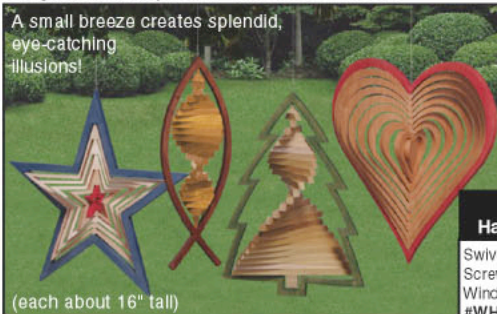

Whirler
Hardware Kit
Swivels & Mini Eye
Screws to make 5
Wind Whirlers.
#WHIRLKIT...$1.95

Angel Gazing Ball Holder
#PL50 (40" tall) Holds 6" pot
& 10" dia. gazing ball...$9.95
#W1113PL (24" tall) Holds
3-1/2" pot & 6" gazing
ball...$8.95

Cattail Birdfeeder

A quick and easy project to make from a little wood, standard hardware cloth, a metal rod and our full-size pattern. Stand one alone or make several for a grouping. (51" tall) #W1131BH $7.95

PARTS
1-#BAL25
1-#YS18
1-#YSC2